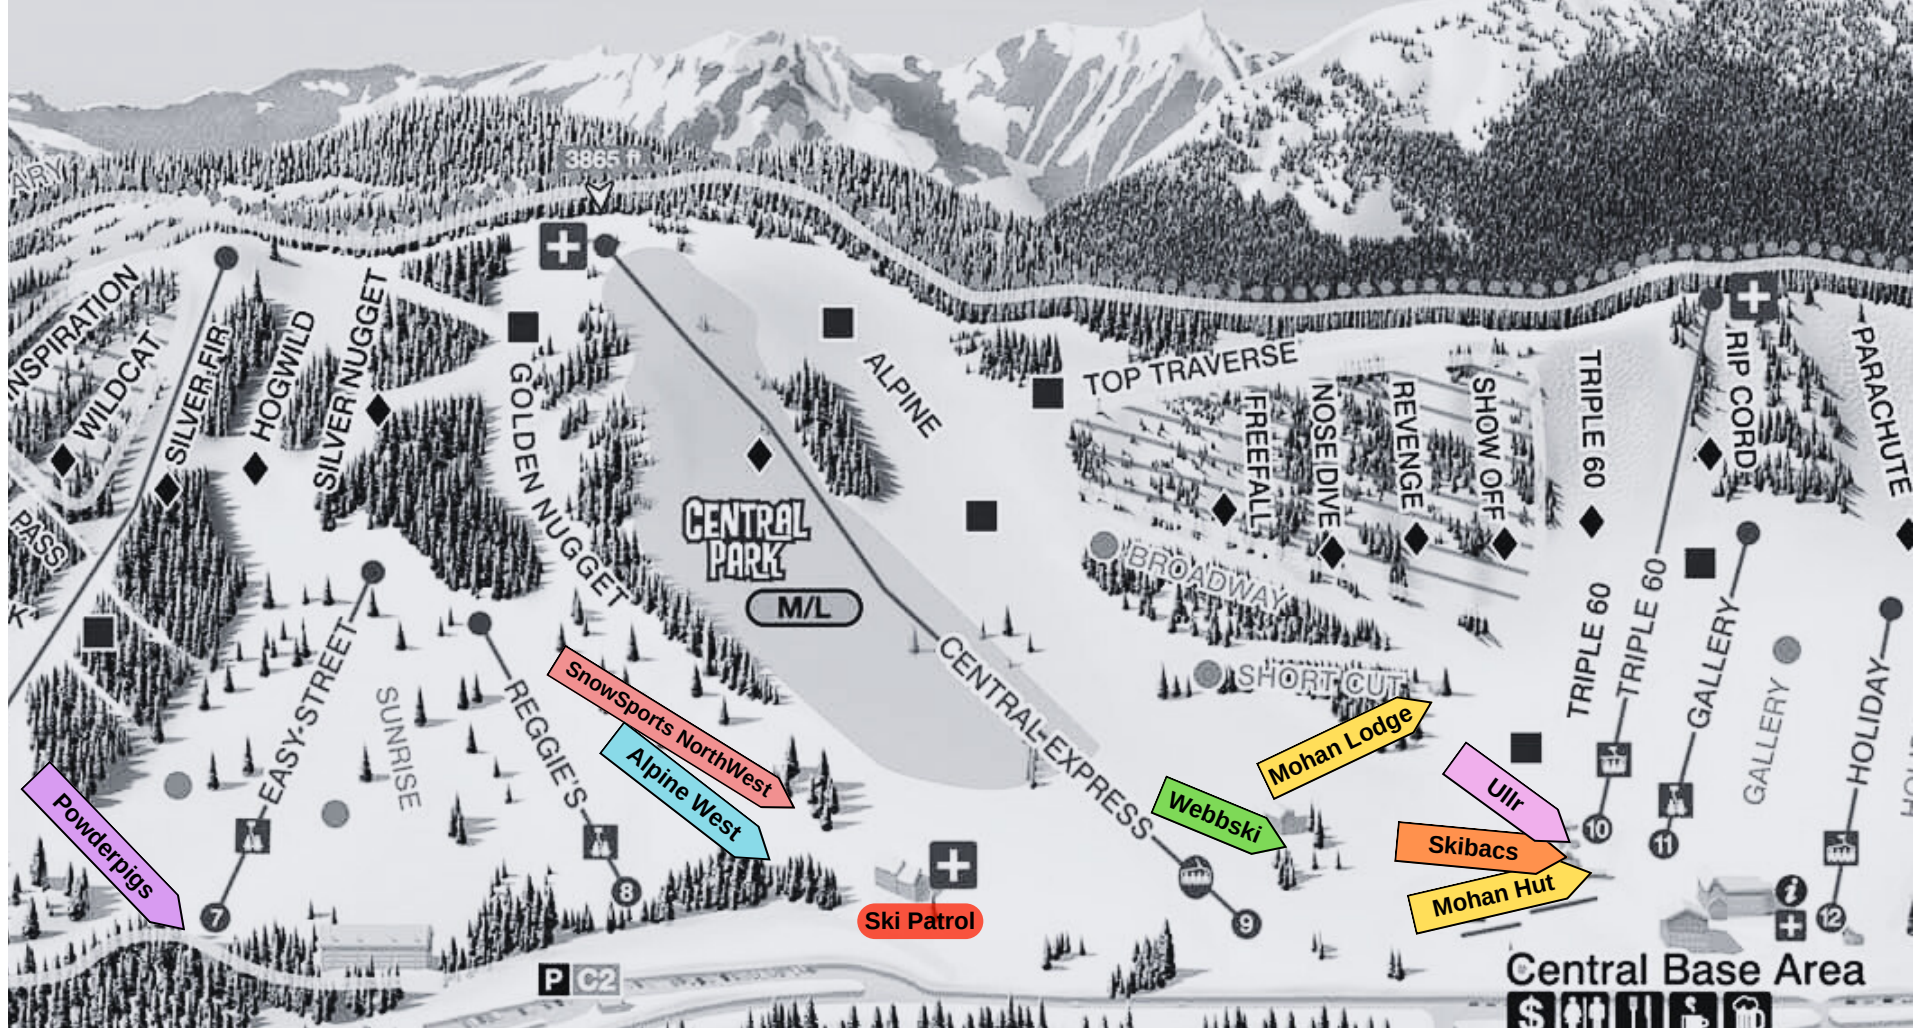

SUMMIT CENTRAL

Granite Elev. 56

3865 ft

CENTRAL PARK

M/L

CENTRAL EXPRESS

Central Base Area

Powderpigs

SnowSports NorthWest
Alpine West

Webbski

Mohan Lodge

UIF

Skibacs

Mohan Hut

Ski Patrol

P C2