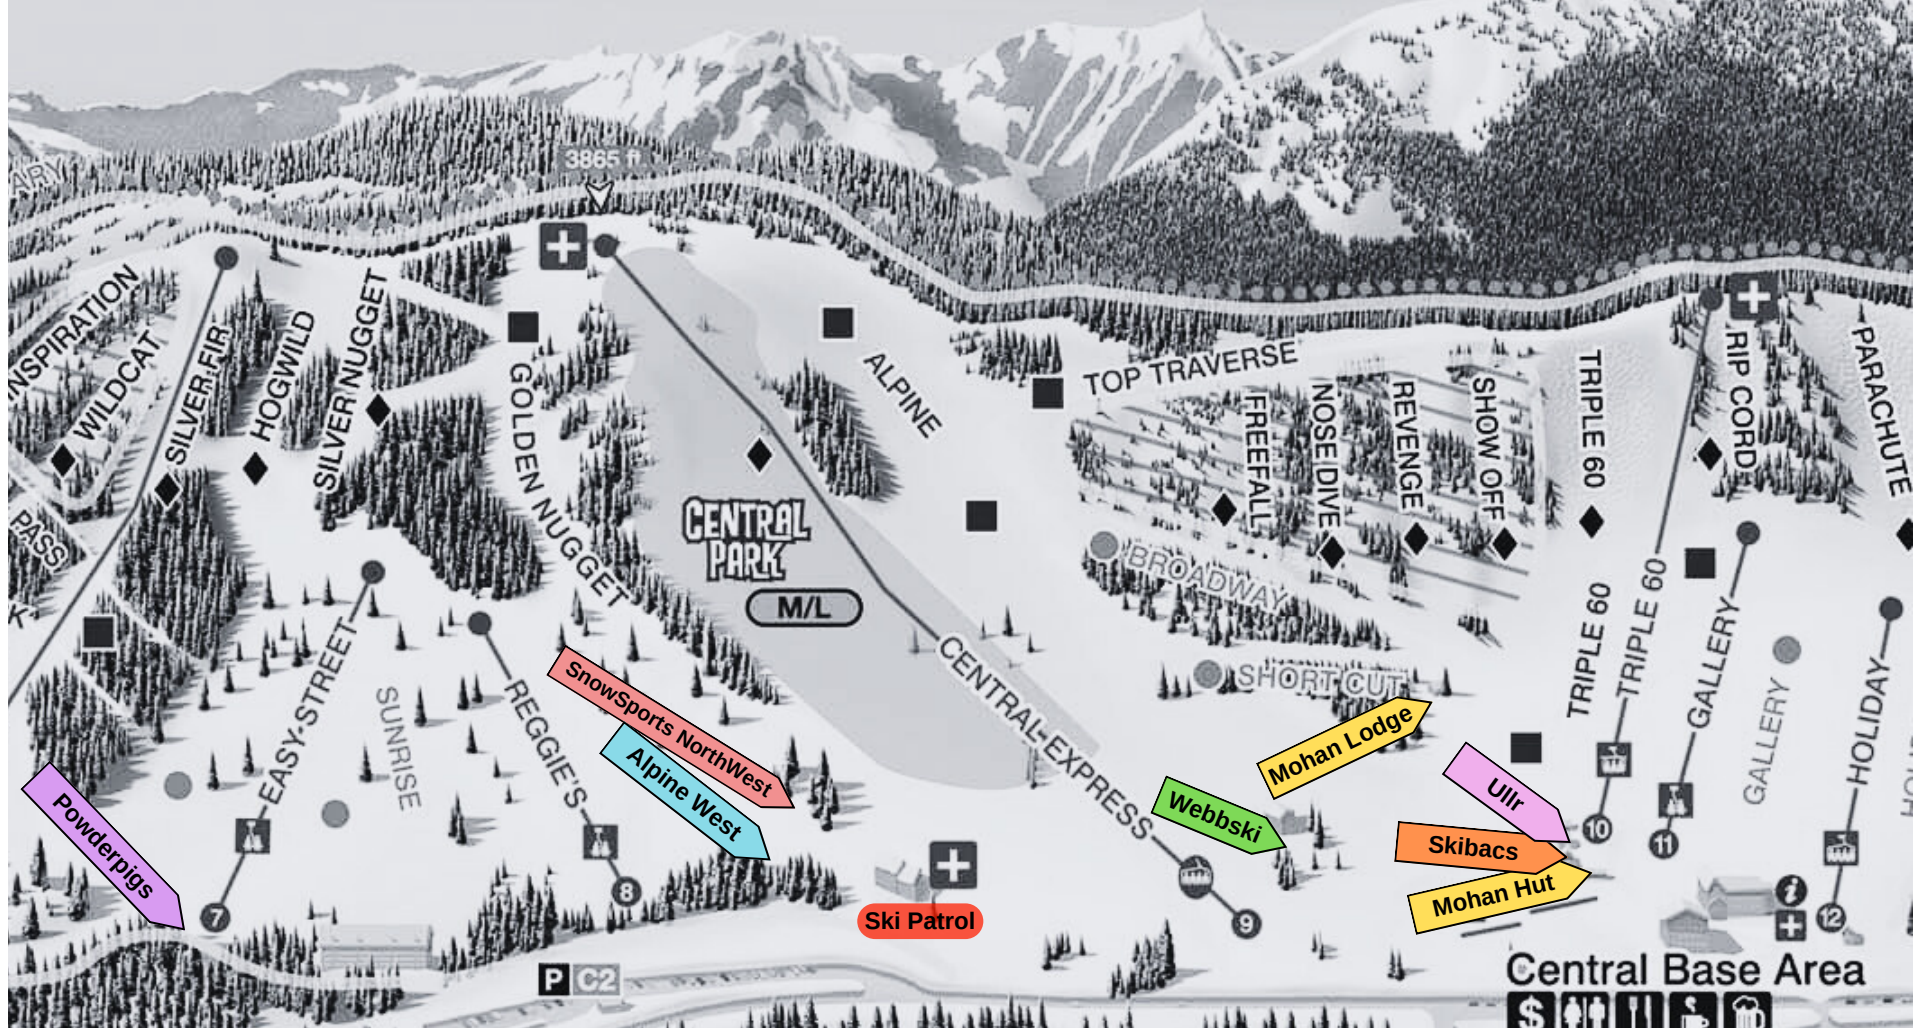

SUMMIT CENTRAL

Granite Elev. 56

3865 ft

CENTRAL PARK

M/L

Ski Patrol

Central Base Area

Powderpigs

SnowSports NorthWest
Alpine West

Webbski

Mohan Lodge

Skibacs

Mohan Hut

UIF

INSPIRATION
WILDCAT

SILVER FIR

HOGWILD

SILVER NUGGET

EASY STREET

SUNRISE

REGGIE'S

GOLDEN NUGGET

CENTRAL PARK

ALPINE

TOP TRAVERSE

FREEFALL

NOSE DIVE

REVENGE

SHOW OFF

BROADWAY

SHORT CUT

TRIPLE 60